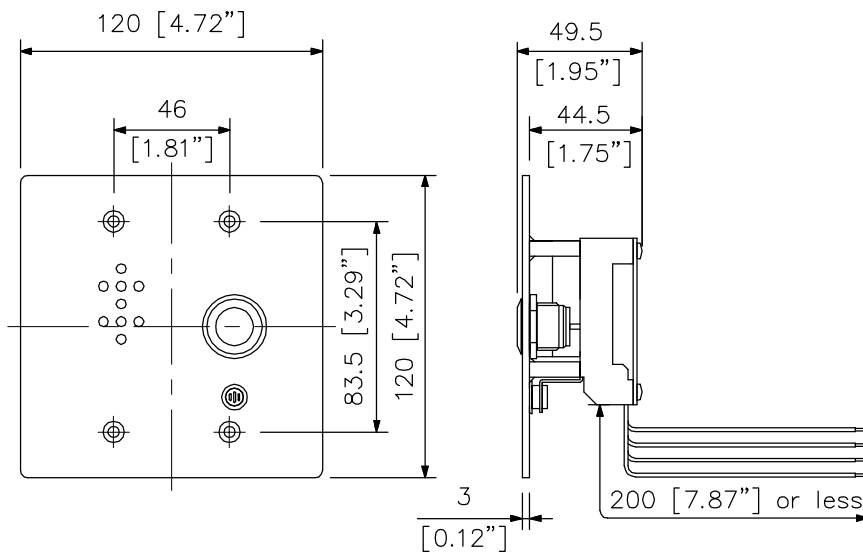

■ DESCRIPTION

The RS-460 is a substation to be connected to the N-8400RS 4-Wire Substation Interface Unit. Pressing a call button will initiate a call to a preprogrammed master station, enabling a conversation.

■ SPECIFICATIONS

Call Button	Momentary (Emergency call: Press twice within 400 ms.)
Rated Input	1 W
Internal Speaker	cone-type
Internal Mic	Electret condenser type
Wiring	Twisted pair cables (2-pair)
Transmission Range	1 km (1093 yd)/ $\phi$ 0.5 mm (AWG24) 1.5 km (1640 yd)/ $\phi$ 0.65 mm (AWG22) 2 km (2187 yd)/ $\phi$ 0.9 mm (AWG19)
Operating Temperature	-10 °C to +50 °C (14 °F to 122 °F) (Temperature range not to freeze the speaker and switch)
Housing Protection	BS EN62262: 2002: IK02 equivalent
Finish	Panel: Stainless steel, hairline Call Button: Metal, silver
Dimensions	120 (W) × 120 (H) × 49.5 (D) mm (4.72" × 4.72" × 1.95")
Weight	540 g (1.19 lb)
Accessory	Box mounting screw (No.6-32UNC × 18) .....4, Box mounting screw (M4 × 25) .....4
Applicable Box	For flush-mount: 2-gang electrical box YC-302 (option) For surface-mount: Indoor wall-mount box YC-822 (option)

■ APPEARANCE

Top View

Front View

Side View

Rear View

UNIT: mm SCALE: 1/3