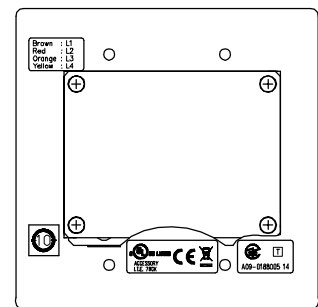

■ DESCRIPTION

The RS-460 is a substation to be connected to the N-8400RS 4-Wire Substation Interface Unit. Pressing a call button will initiate a call to a preprogrammed master station, enabling a conversation.

■ SPECIFICATIONS

Call Button	Momentary (Emergency call: Press twice within 400 ms.)
Rated Input	1 W
Internal Speaker	cone-type
Internal Mic	Electret condenser type
Wiring	Twisted pair cables (2-pair)
Transmission Range	1 km (1093 yd)/ $\phi$ 0.5 mm (AWG24) 1.5 km (1640 yd)/ $\phi$ 0.65 mm (AWG22) 2 km (2187 yd)/ $\phi$ 0.9 mm (AWG19)
Operating Temperature	-10 °C to +50 °C (14 °F to 122 °F) (Temperature range not to freeze the speaker and switch)
Housing Protection	BS EN62262: 2002: IK02 equivalent
Finish	Panel: Stainless steel, hairline Call Button: Metal, silver
Dimensions	120 (W) × 120 (H) × 49.5 (D) mm (4.72" × 4.72" × 1.95")
Weight	540 g (1.19 lb)
Accessory	Box mounting screw (No.6-32UNC × 18) .....4, Box mounting screw (M4 × 25) .....4
Applicable Box	For flush-mount: 2-gang electrical box YC-302 (option) For surface-mount: Indoor wall-mount box YC-822 (option)

■ APPEARANCE

Top View

Front View

Side View

Rear View

UNIT: mm SCALE: 1/3